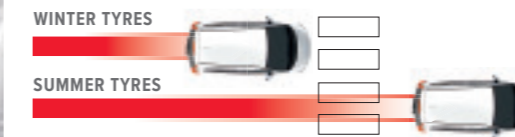

Stopping distances are significantly increased in wintry conditions. Fitting genuine winter tyres can make a positive difference to your car's ability to stop.

COMMUNICATION

Options that help keep you connected and your passengers entertained.