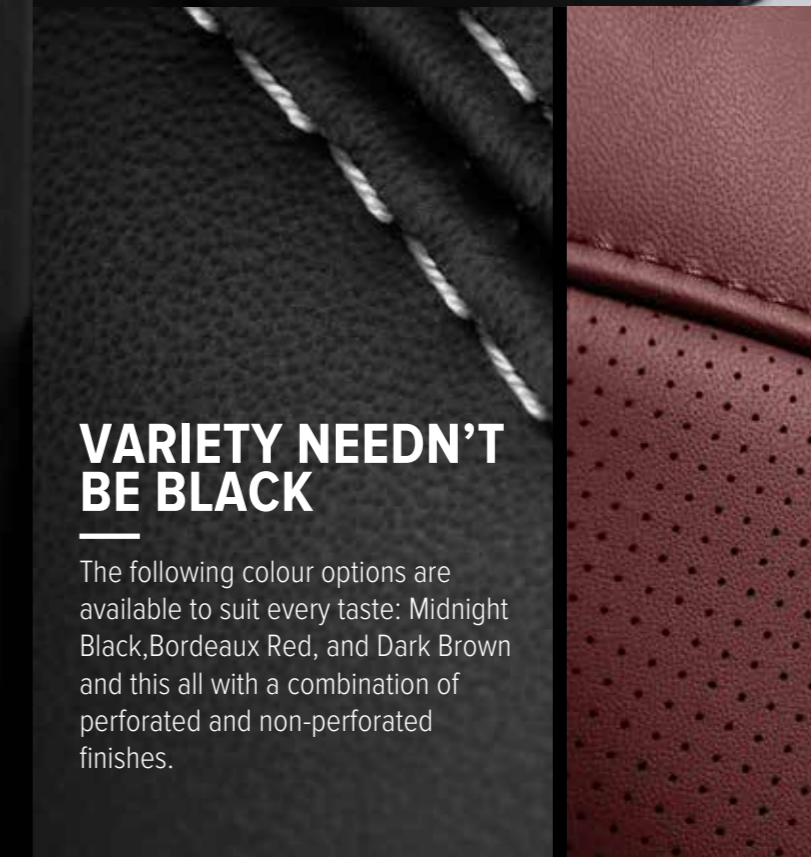

THE EYE IS IN THE DETAIL

The new CR-V leather upholstery has a modern take on the traditional design, featuring classy inserts, allowing for an elegant accent to be added to the seat design.

STEP UP TO LUXURIANT

If you want to have that executive feeling every time you step into your car then a leather upholstery fitting from Honda is perfect for you.

Not only will you get that unbeatably classy feeling from your car's interior, you can sit back, relax and enjoy the drive, sure in the knowledge that your upholstery comes with Honda's inbuilt production quality, durability and premium finishing.

WITH COMFORT COMES SECURITY

Production quality is part of Honda's DNA so, naturally, Honda's leather upholstery option has been fully and rigorously tested to assure leather and manufacturing excellence, complying with all vehicle safety requirements.

Using the best available raw material worldwide means that our leather is the most luxurious and from the highest quality.

Honda's leather upholstery has undergone thorough safety-laboratory testing with airbag systems to guarantee correct deployment under all possible conditions.

The leather upholstery also integrates seamlessly with all Honda's passenger detection sensors and is fully compatible with Honda's heated seat options.

Naturally, a full manufacturer's warranty is provided with every variation of leather upholstery from Honda.

VARIETY NEEDN'T BE BLACK

The following colour options are available to suit every taste: Midnight Black, Bordeaux Red, and Dark Brown and this all with a combination of perforated and non-perforated finishes.