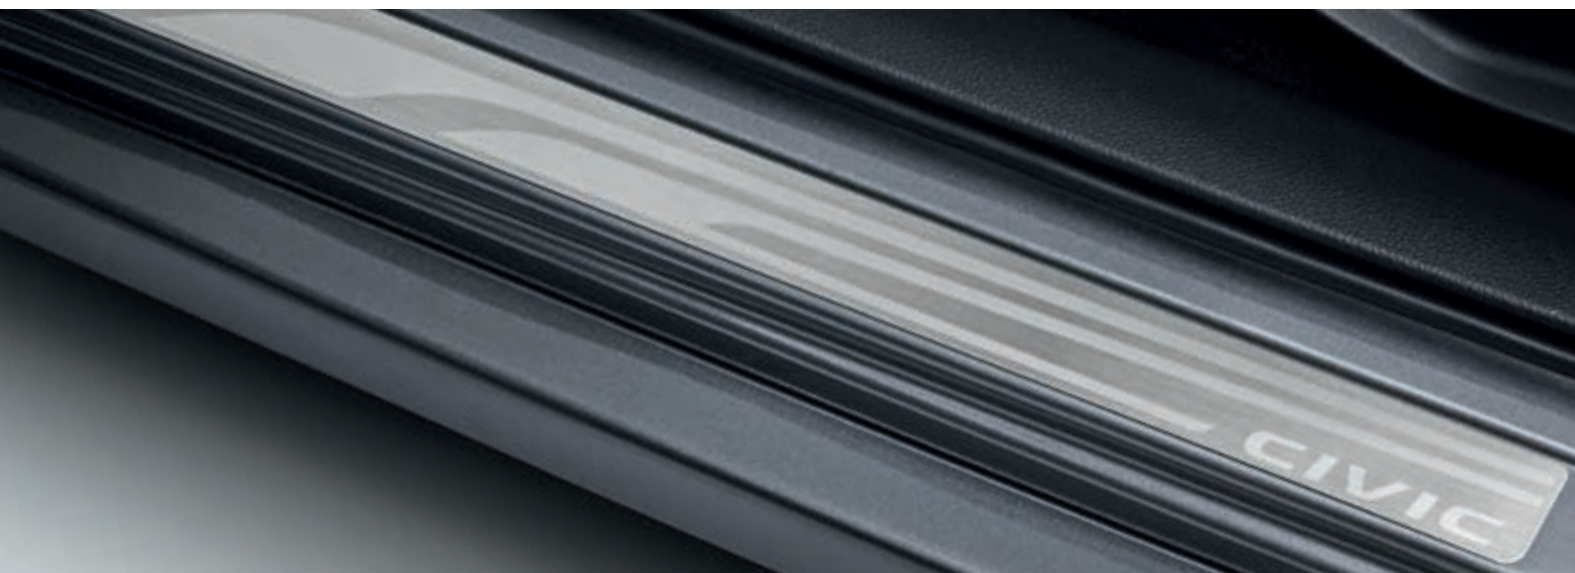

DOOR SILL TRIMS

Brushed stainless steel, protecting the inner doors from scuff marks.