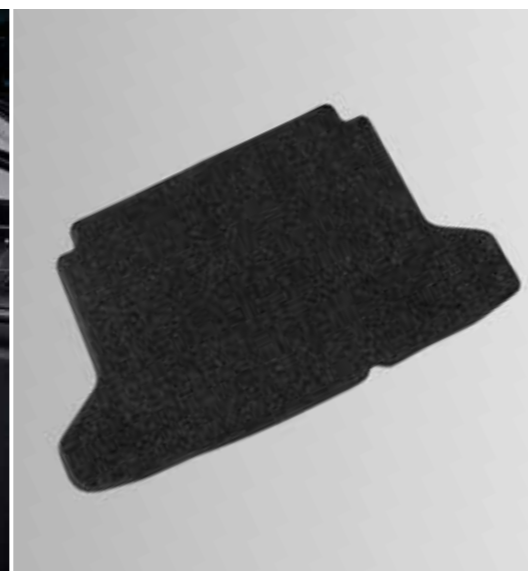

BOOT MAT

Keep your boot area clean and free from dirt and scratches with this boot mat. It is finished in black needle felt incorporating a black woven binding and is designed to fit your boot perfectly.